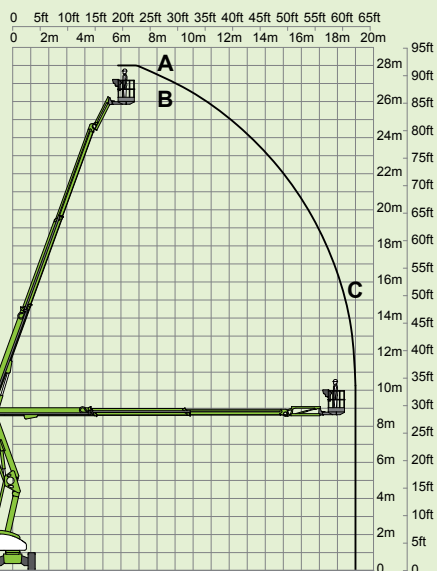

SiOPS®

niftylift
Fingle Drive, Stonebridge
Milton Keynes, MK13 0ER
England, United Kingdom
+44 (0)1908 223456
sales@niftylift.com
www.niftylift.com