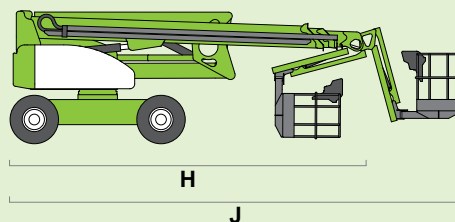

SiOPS®

niftylift
Fingle Drive, Stonebridge
Milton Keynes, MK13 0ER
England, United Kingdom
+44 (0)1908 223456
sales@niftylift.com
www.niftylift.com